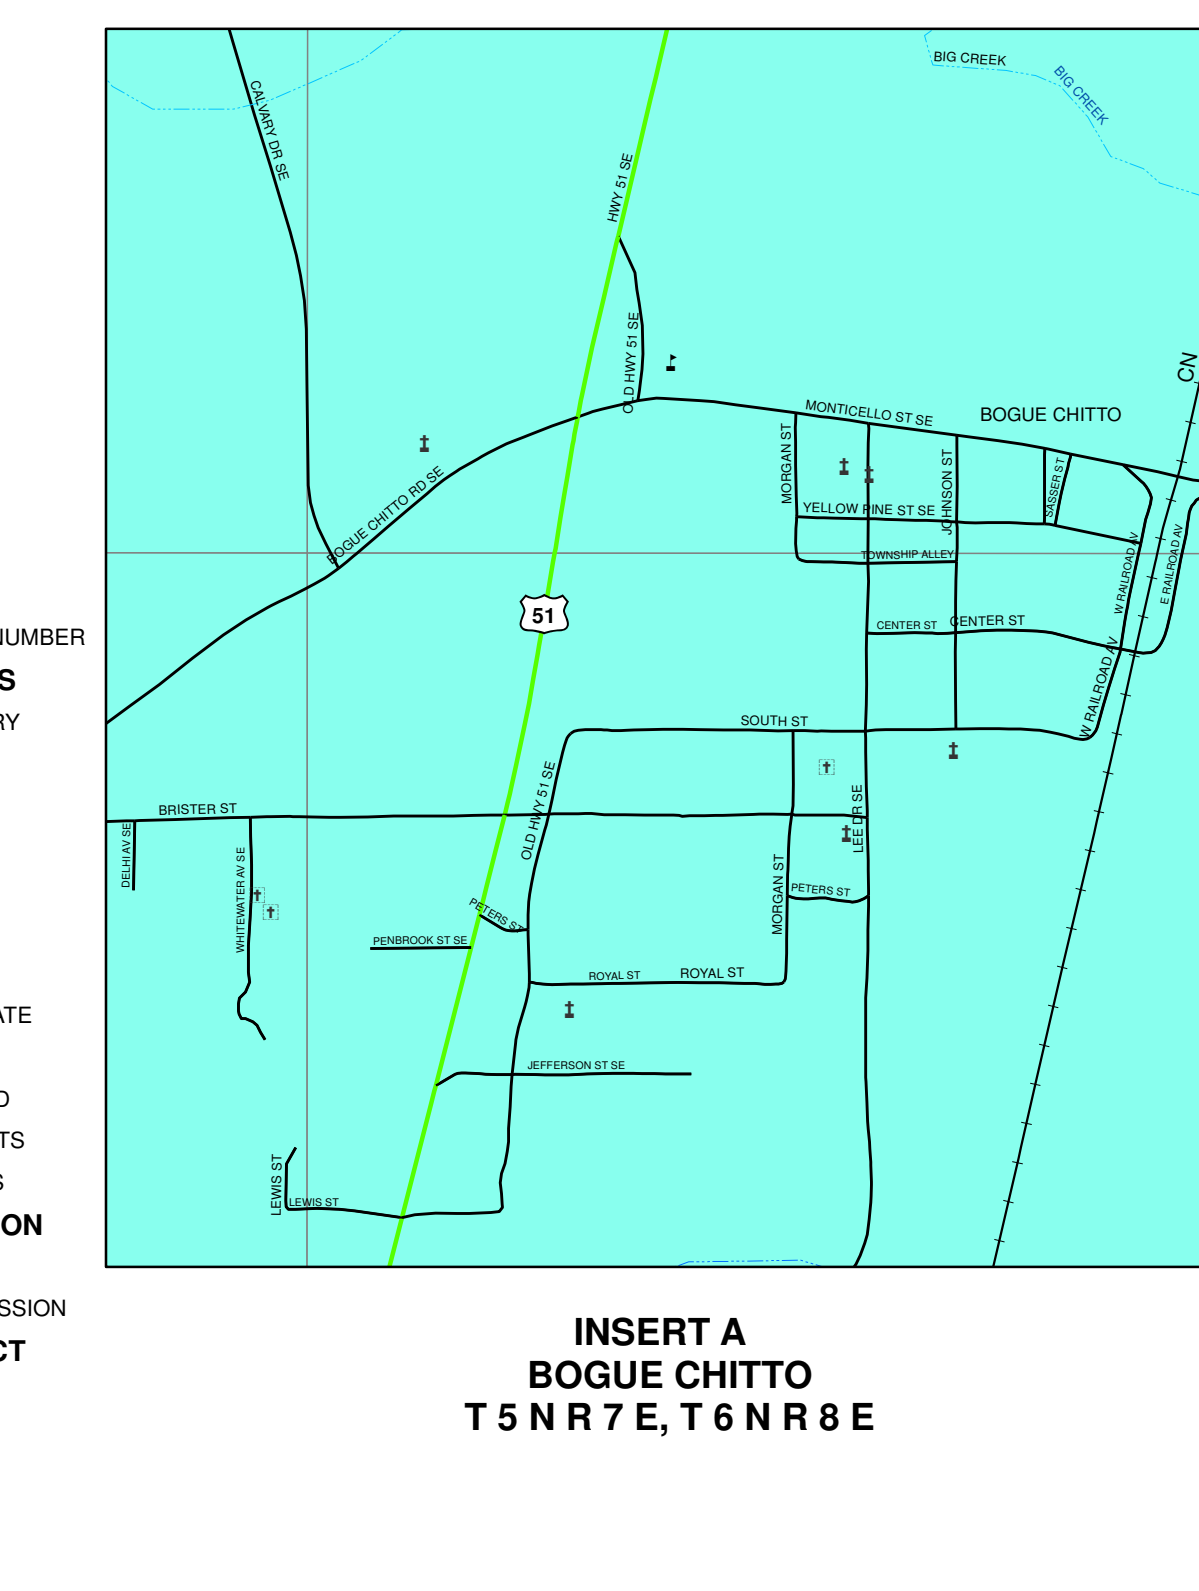

- LEGEND**
- ROAD NUMBER
 - LAND MARKS
 - CEMETERY
 - SCHOOL
 - ROADS
 - CITY
 - COUNTY
 - STATE
 - INTERSTATE
 - ACCESS
 - RAILROAD
 - CITY LIMITS
 - STREAMS
 - TRANSMISSION
 - BOB DISTRICT

LINCOLN COUNTY, MISSISSIPPI

0 0.5 1 2 3 4 5 6 Miles

OFFICIAL COUNTY MAP
LINCOLN COUNTY, MISSISSIPPI
JULY 2014