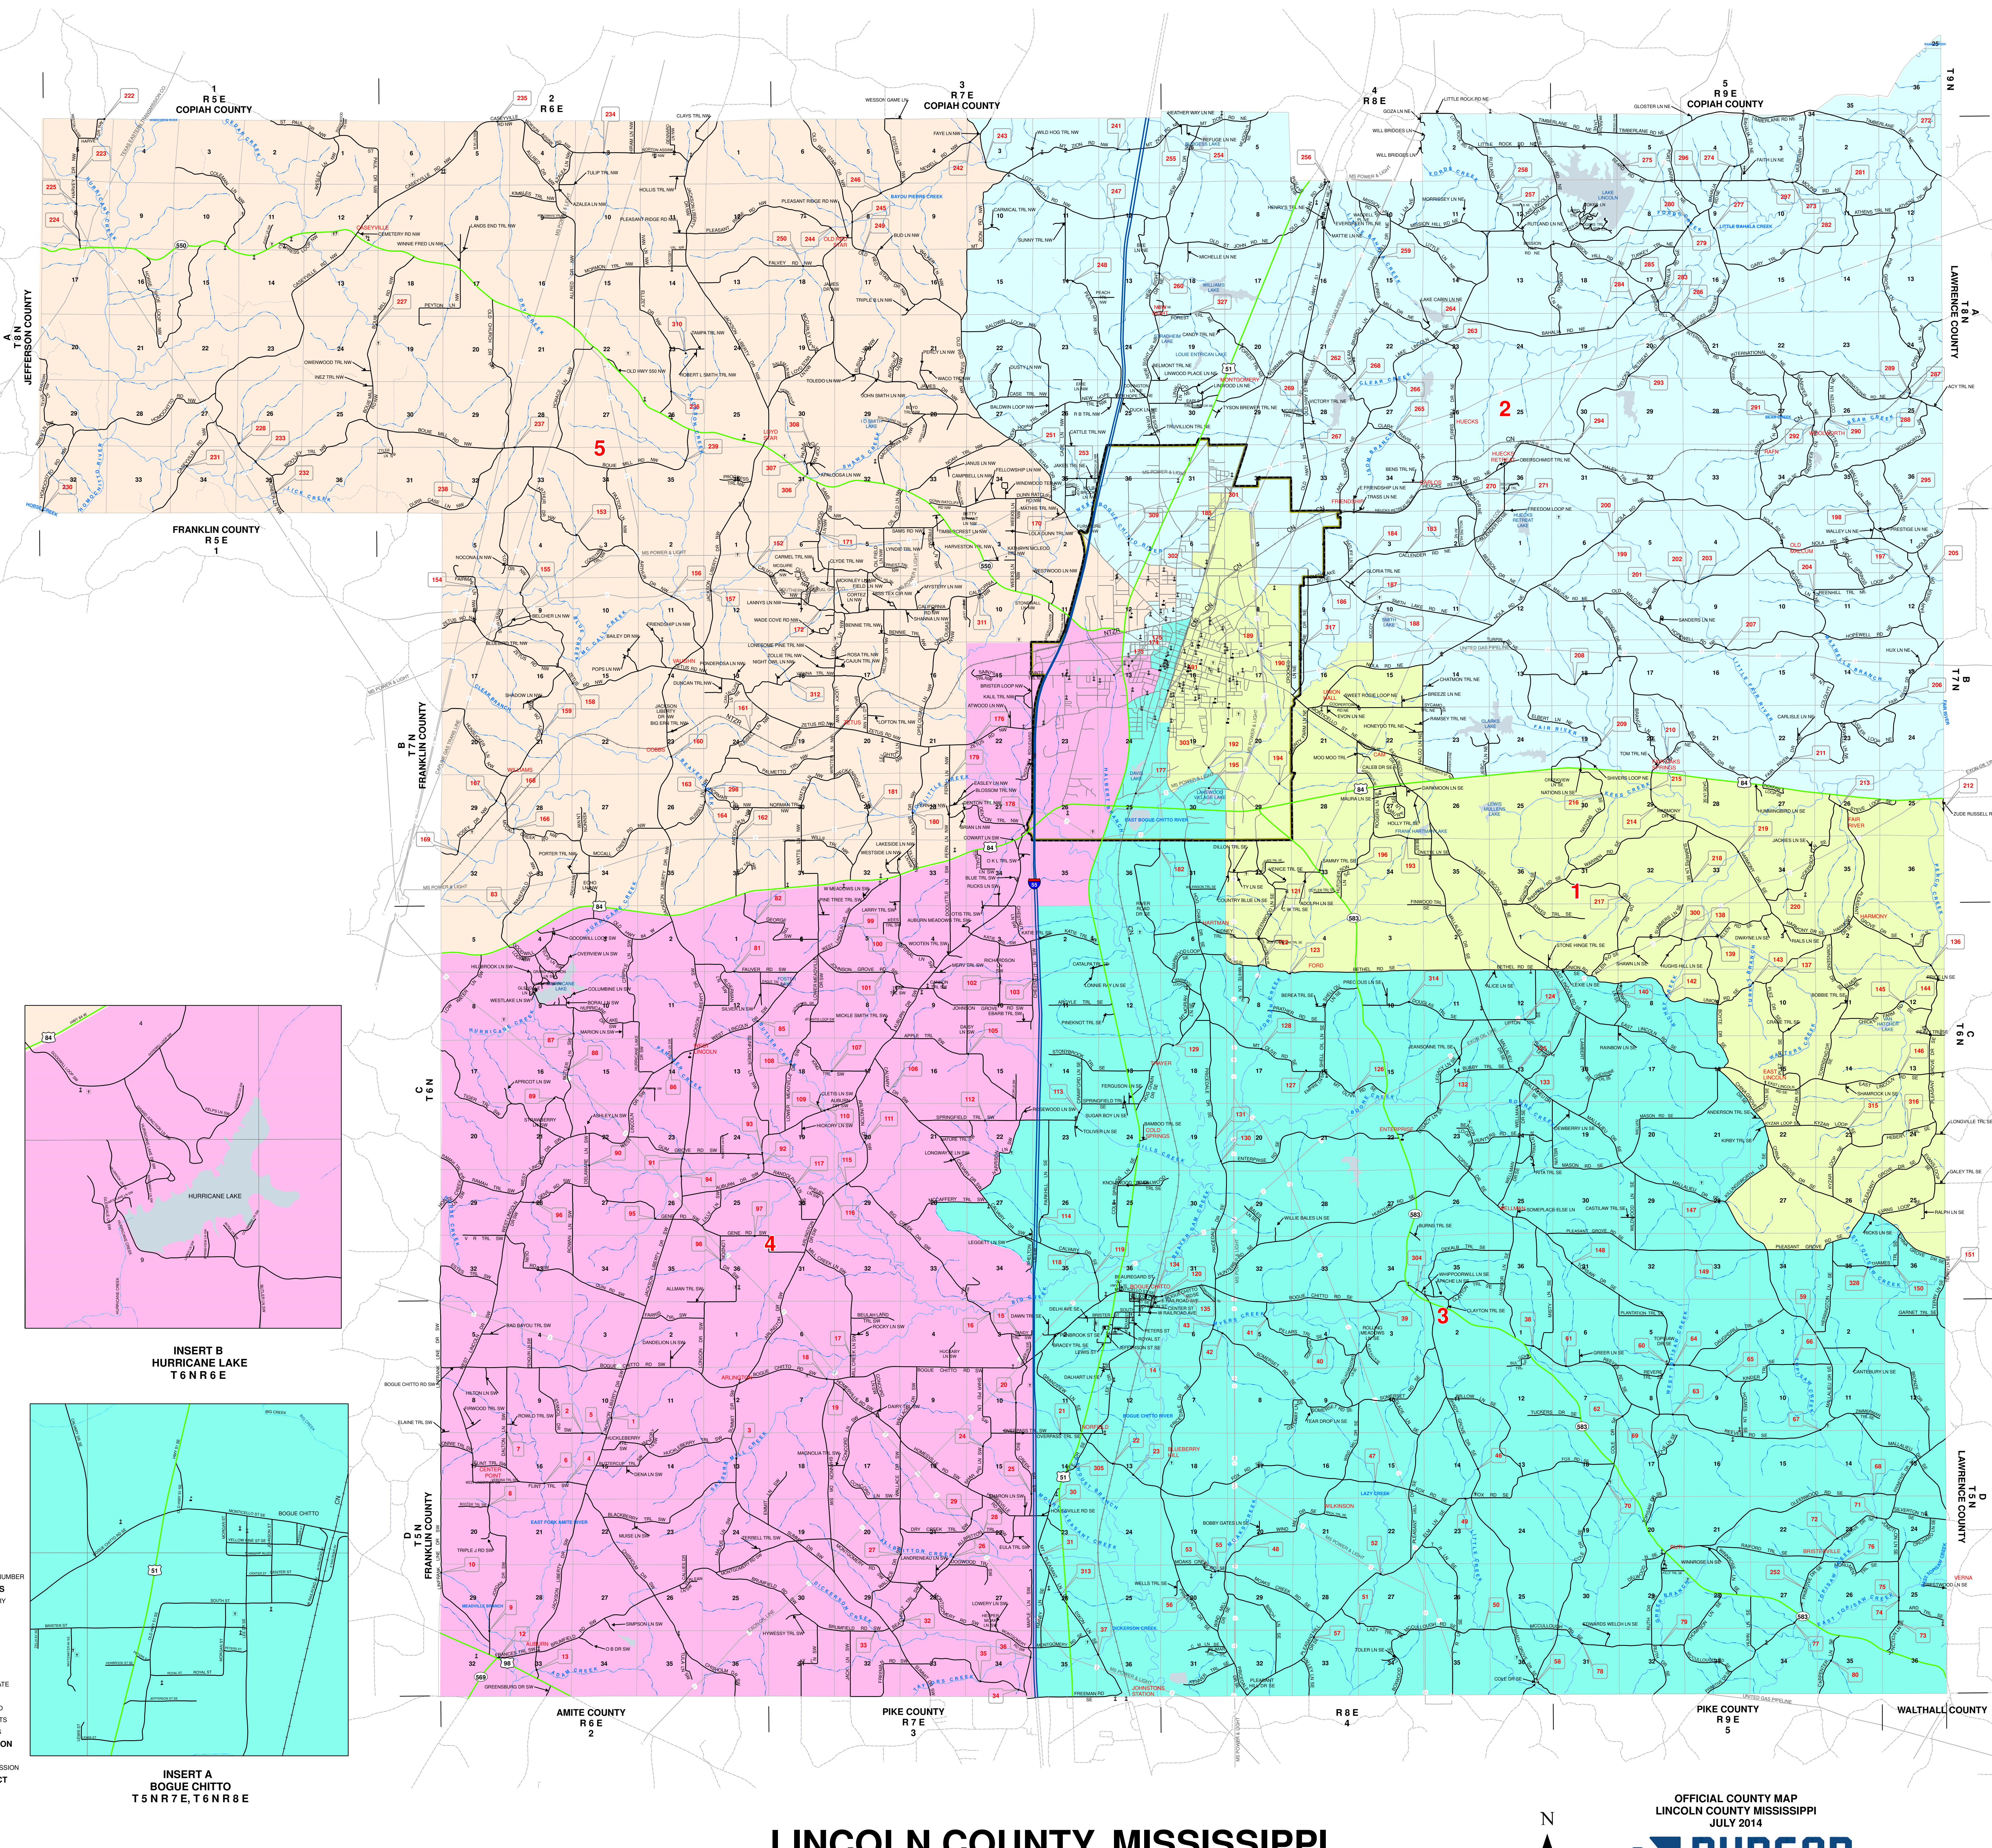

- LEGEND**
- ROAD NUMBER
 - LAND MARKS
 - CEMETERY
 - SCHOOL
 - ROADS
 - CITY
 - COUNTY
 - STATE
 - INTERSTATE
 - ACCESS
 - RAILROAD
 - CITY LIMITS
 - STREAMS
 - TRANSMISSION
 - BOB DISTRICT

LINCOLN COUNTY, MISSISSIPPI

0 0.5 1 2 3 4 5 6 Miles

OFFICIAL COUNTY MAP
LINCOLN COUNTY, MISSISSIPPI
JULY 2014