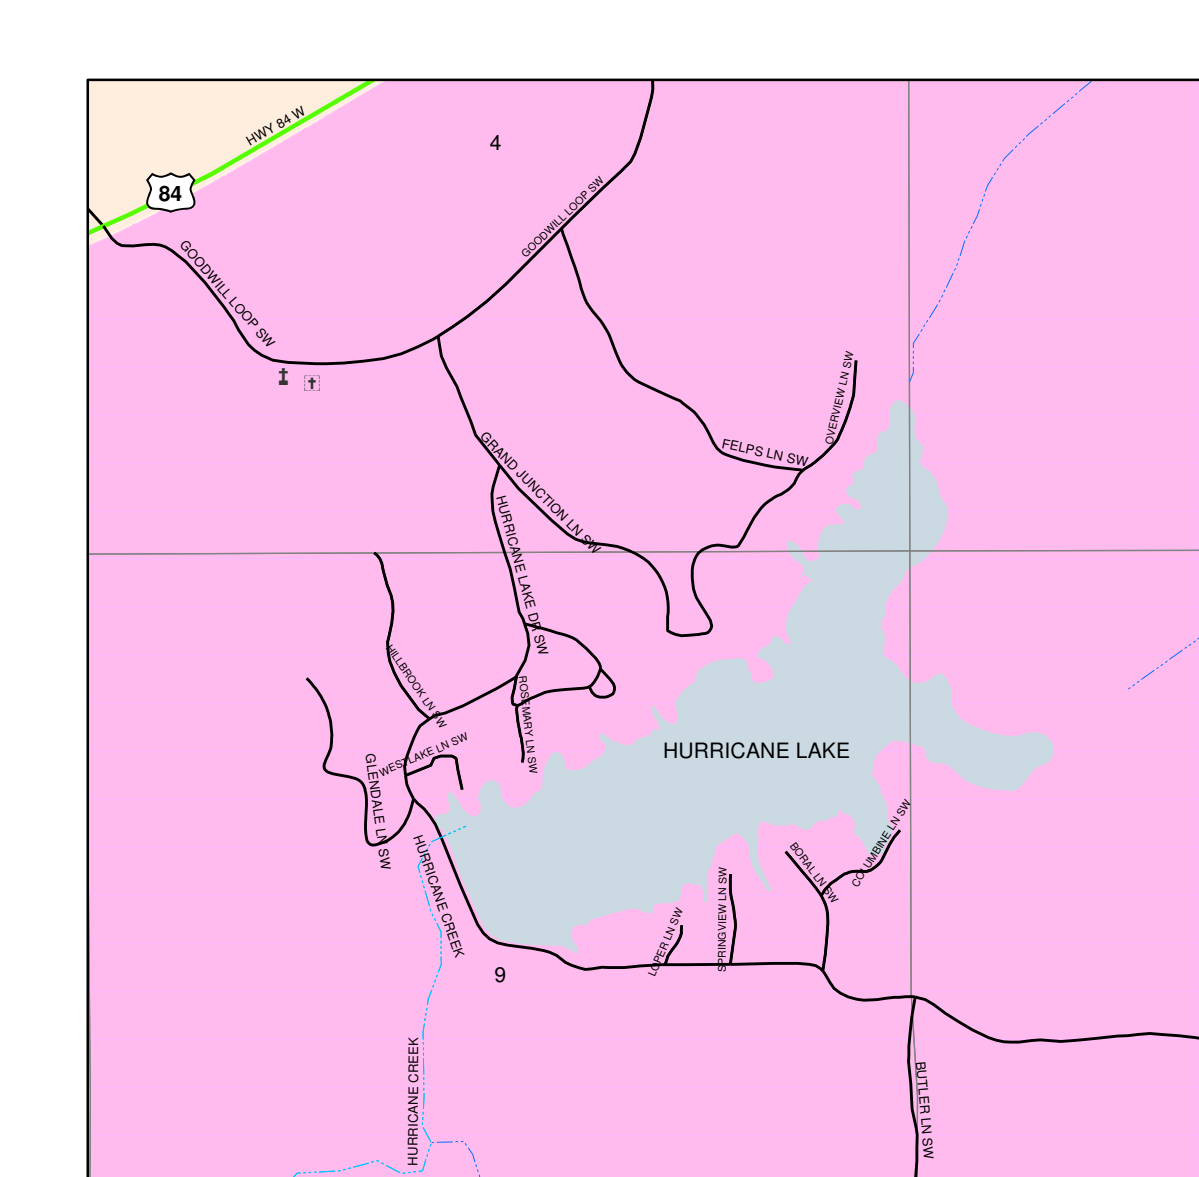

- LEGEND**
- ROAD NUMBER
 - LAND MARKS
 - CEMETERY
 - SCHOOL
 - ROADS
 - CITY
 - COUNTY
 - STATE
 - INTERSTATE
 - ACCESS
 - RAILROAD
 - CITY LIMITS
 - STREAMS
 - TRANSMISSION
 - BOB DISTRICT

LINCOLN COUNTY, MISSISSIPPI

0 0.5 1 2 3 4 5 6 Miles

OFFICIAL COUNTY MAP
LINCOLN COUNTY, MISSISSIPPI
JULY 2014